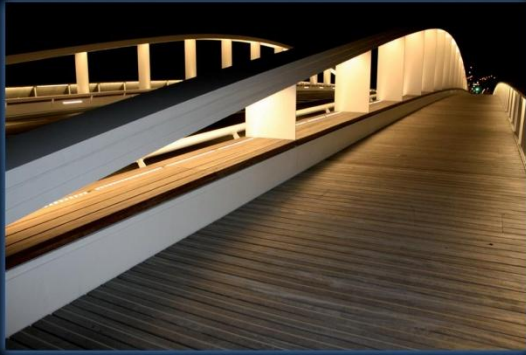

LA FABRICATION CENTRÉE SUR LA QUALITÉ ET LA FIABILITÉ

- Sélection de Led haut de gamme
- Alimentations et systèmes de commandes électroniques de premier ordre
- Gestion thermique de la Led de puissance
- Fabrication mécanique de haute qualité

NOTRE MÉTIER

Fabricant français de luminaires à LED, spécialisé dans le développement et la réalisation de vos concepts lumières.